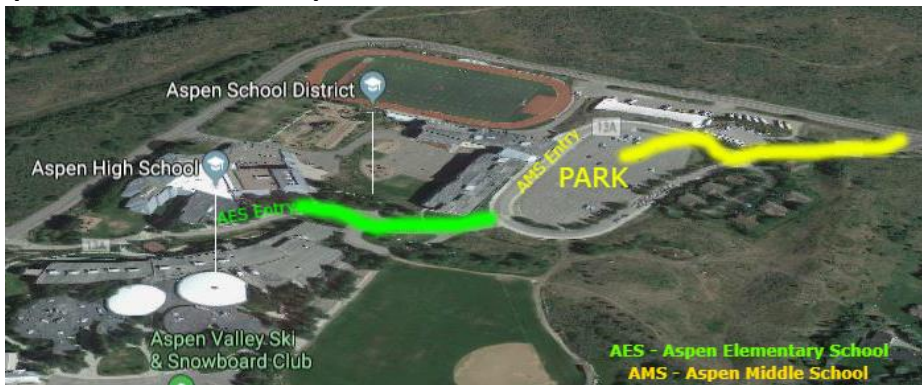

Winter Home Facilities

AES Aspen Elementary School	AMS Aspen Middle School	CDS Country Day School
235 High School Road Aspen, CO 81611		85 Country Day Way Aspen, CO 81611

- We leave all facilities in better shape than we found them!
- There is no storage available at any venue, all equipment must be taken to and from every practice
- During practices and games, players, coaches, and spectators must restrict themselves to the gym space
- Each gym has restrooms located in the entryway.
- Do not track dirt or snow into the facilities!
- There is **NO PARKING OUTSIDE THE GYM AT COUNTRY DAY SCHOOL**
 *There is limited parking for coaches available by the main administration building along the **RED PATH** outlined below.

Aspen School District Map

Country Day School Map

Away Facilities

Basalt	Carbondale	Glenwood
BES Basalt Elementary School 151 East Cottonwood Drive Basalt, CO 81621	CRC Carbondale Recreation Center	GRC Glenwood Recreation Center
BMS Basalt Middle School 51 School St Basalt, CO 81621	567 Colorado Ave Carbondale, CO 81623	100 Wulfsohn Rd Glenwood Springs, CO 81601