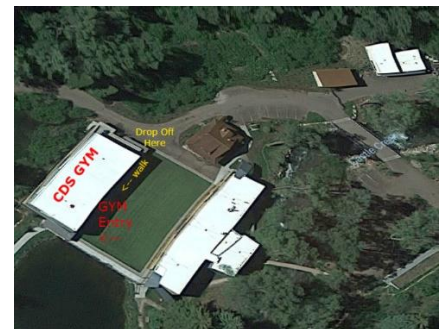

Country Day School Map

Away Facilities

Basalt	Carbondale	Glenwood
BES Basalt Elementary School 151 East Cottonwood Drive Basalt, CO 81621	CRC Carbondale Recreation Center	GRC Glenwood Recreation Center
BMS Basalt Middle School 51 School St Basalt, CO 81621	567 Colorado Ave Carbondale, CO 81623	100 Wulfsohn Rd Glenwood Springs, CO 81601